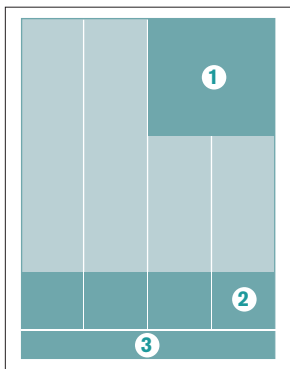

## **BACK COVER BULLETIN BOARD RATES**

Price to add color:

\$7/line of RED

\$15/line of your COLOR CHOICE

### **DISPLAY ADS**

Prices include full color, frequency discounts apply.

Contact your advertising representative to check availability.

	1x rate	12x rate	26x rate
<b>1 Premium Square</b>	\$500	\$450	\$400
<b>2 Budget Square</b>	\$150	\$125	\$100
<b>3 Bottom Banner</b>	\$250	\$225	\$200

#### **1 Premium Square**

(4.75" x 4.375" h)